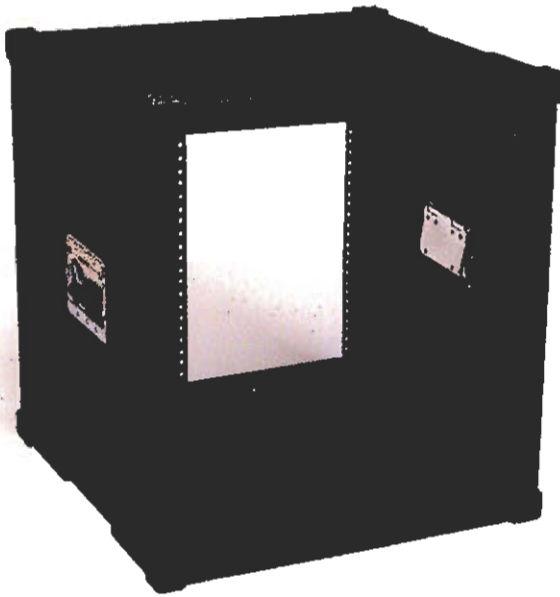

Kendall Howard products
are available from caselady
@ 888-274-4141 or visit us
on the web at
www.caselady.com

KENDALL HOWARD 
INNOVATORS IN PRODUCT DESIGN

Description
12U Portable Rack

SKU
1920-3-000-12A

Dimensions
21" X 24.31" X 20"

Kendall Howard Portable Rack Systems are the perfect solution for just about any racking need. These systems are durable, lightweight, stackable, and completely portable. You may never again have to worry about running out of rack space. The 12U cabinet is great for small closets and under the desk applications.

Each rack is fitted with interlocking corner guards so when you need more space, simply add on an additional rack. Our racks come equipped with spring loaded recessed handles and optional casters for maximum portability.

Unlike most similar systems that are constructed from compressed wood products, the Kendall Howard rack is made entirely of steel and can hold over 500 lbs. With its expandability, strength, and aesthetic design, this is one racking system you will not out grow (Casters Not Included).